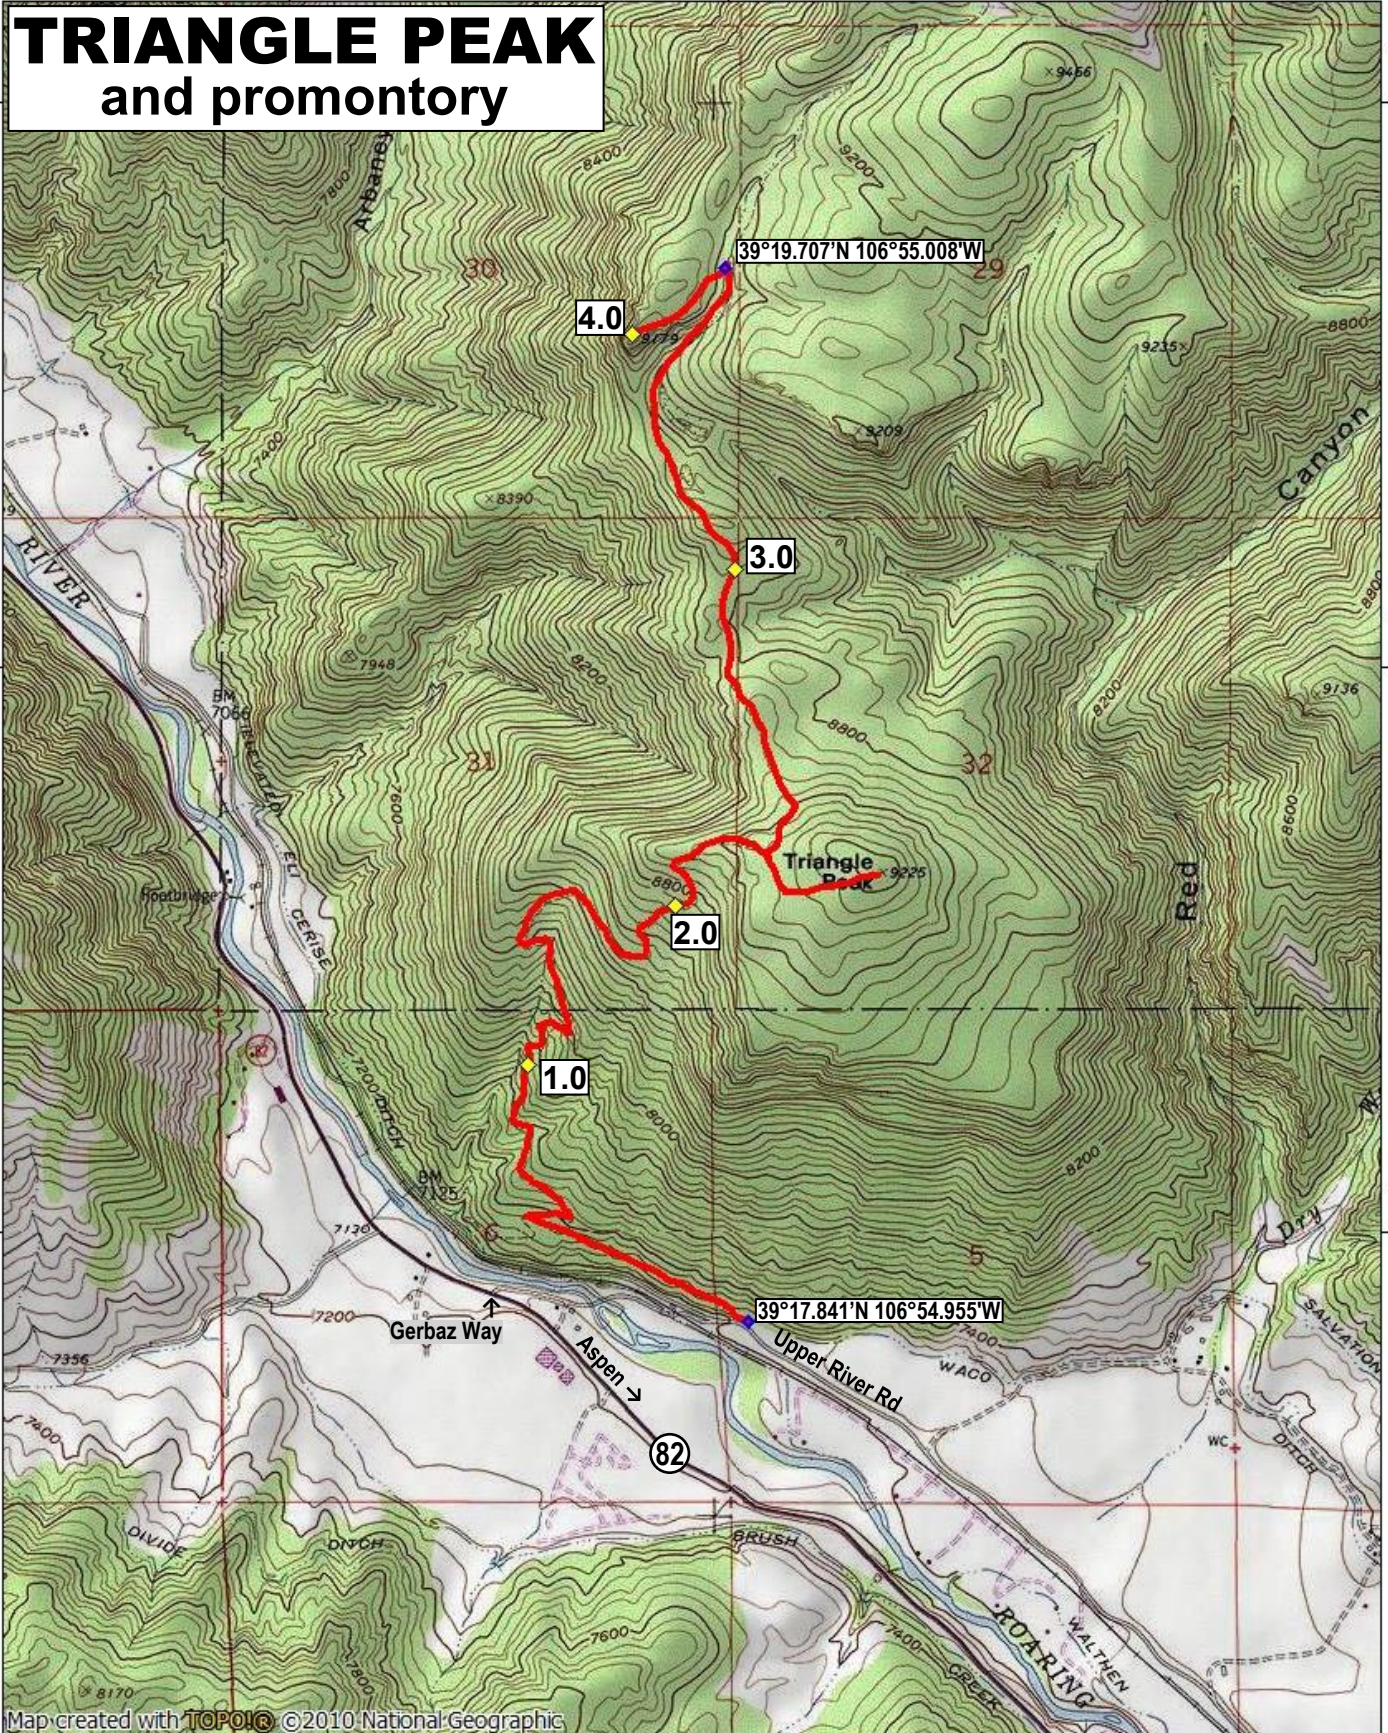

# TRIANGLE PEAK and promontory

Map created with TOPO! ©2010 National Geographic