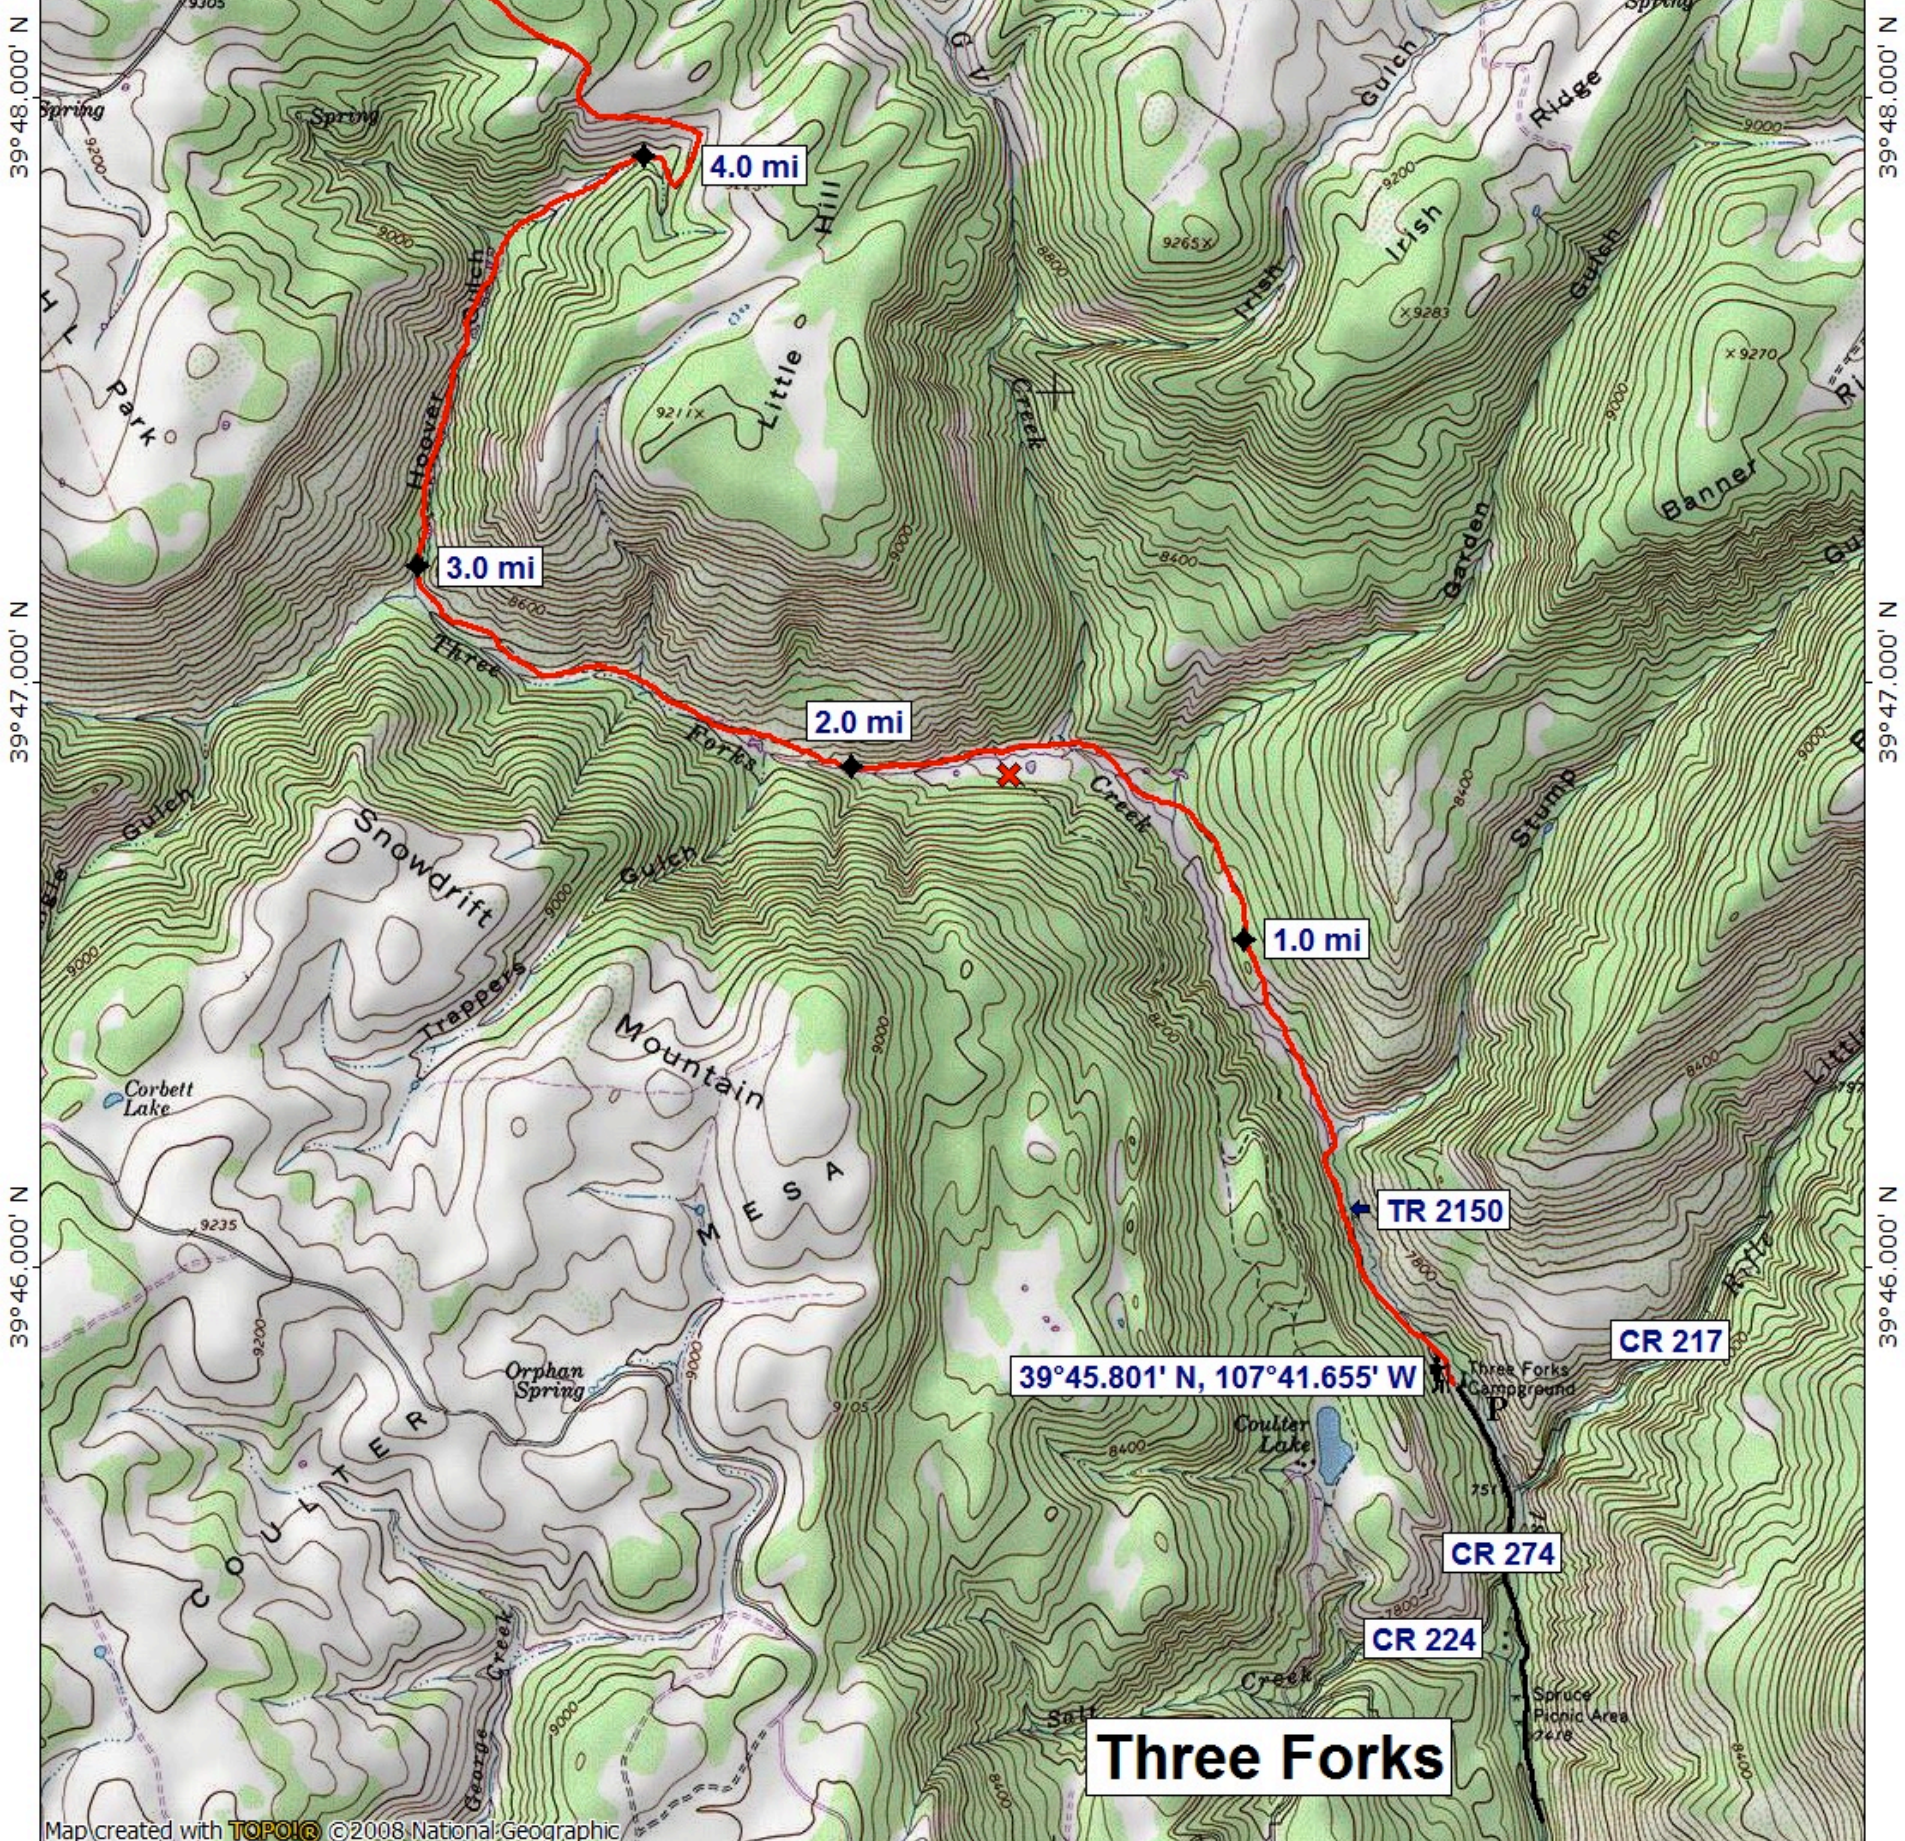

107°44.000' W 107°43.000' W 107°42.000' W WGS84 107°41.000' W

Map created with **TOPOIC** ©2008 National Geographic

107°44.000' W 107°43.000' W 107°42.000' W WGS84 107°41.000' W

TN MN  
10°  
02/20/12