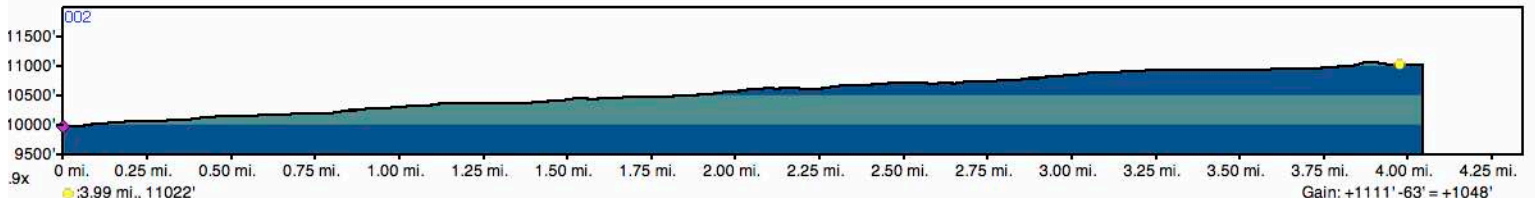

FRYING PAN LAKES

Gain: +1111'-63' = +1048'
TN MN