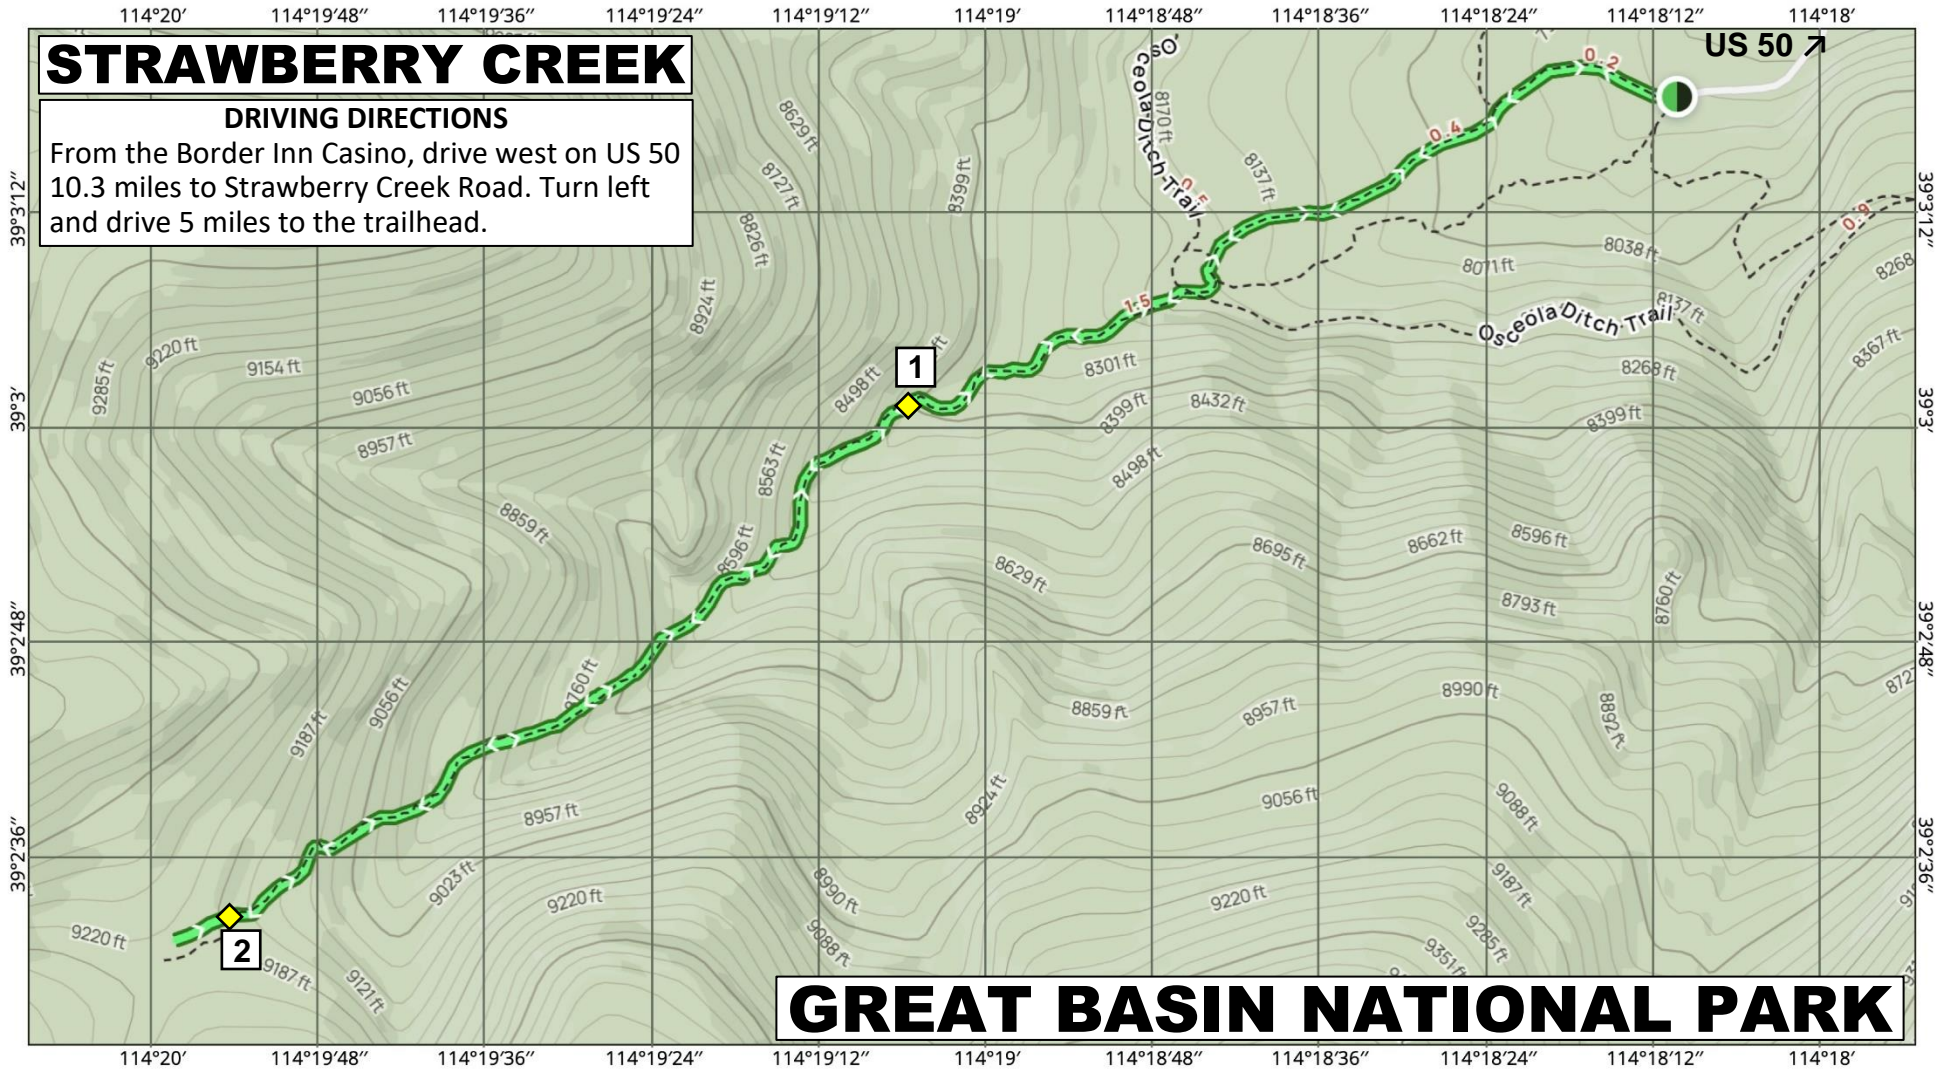

STRAWBERRY CREEK

DRIVING DIRECTIONS

From the Border Inn Casino, drive west on US 50 10.3 miles to Strawberry Creek Road. Turn left and drive 5 miles to the trailhead.

GREAT BASIN NATIONAL PARK

Scale 1: 12367 Datum WGS84

Gain: 1282.81 ft Loss: 1276.25 ft

Strawberry Creek Trail
Baker, NV