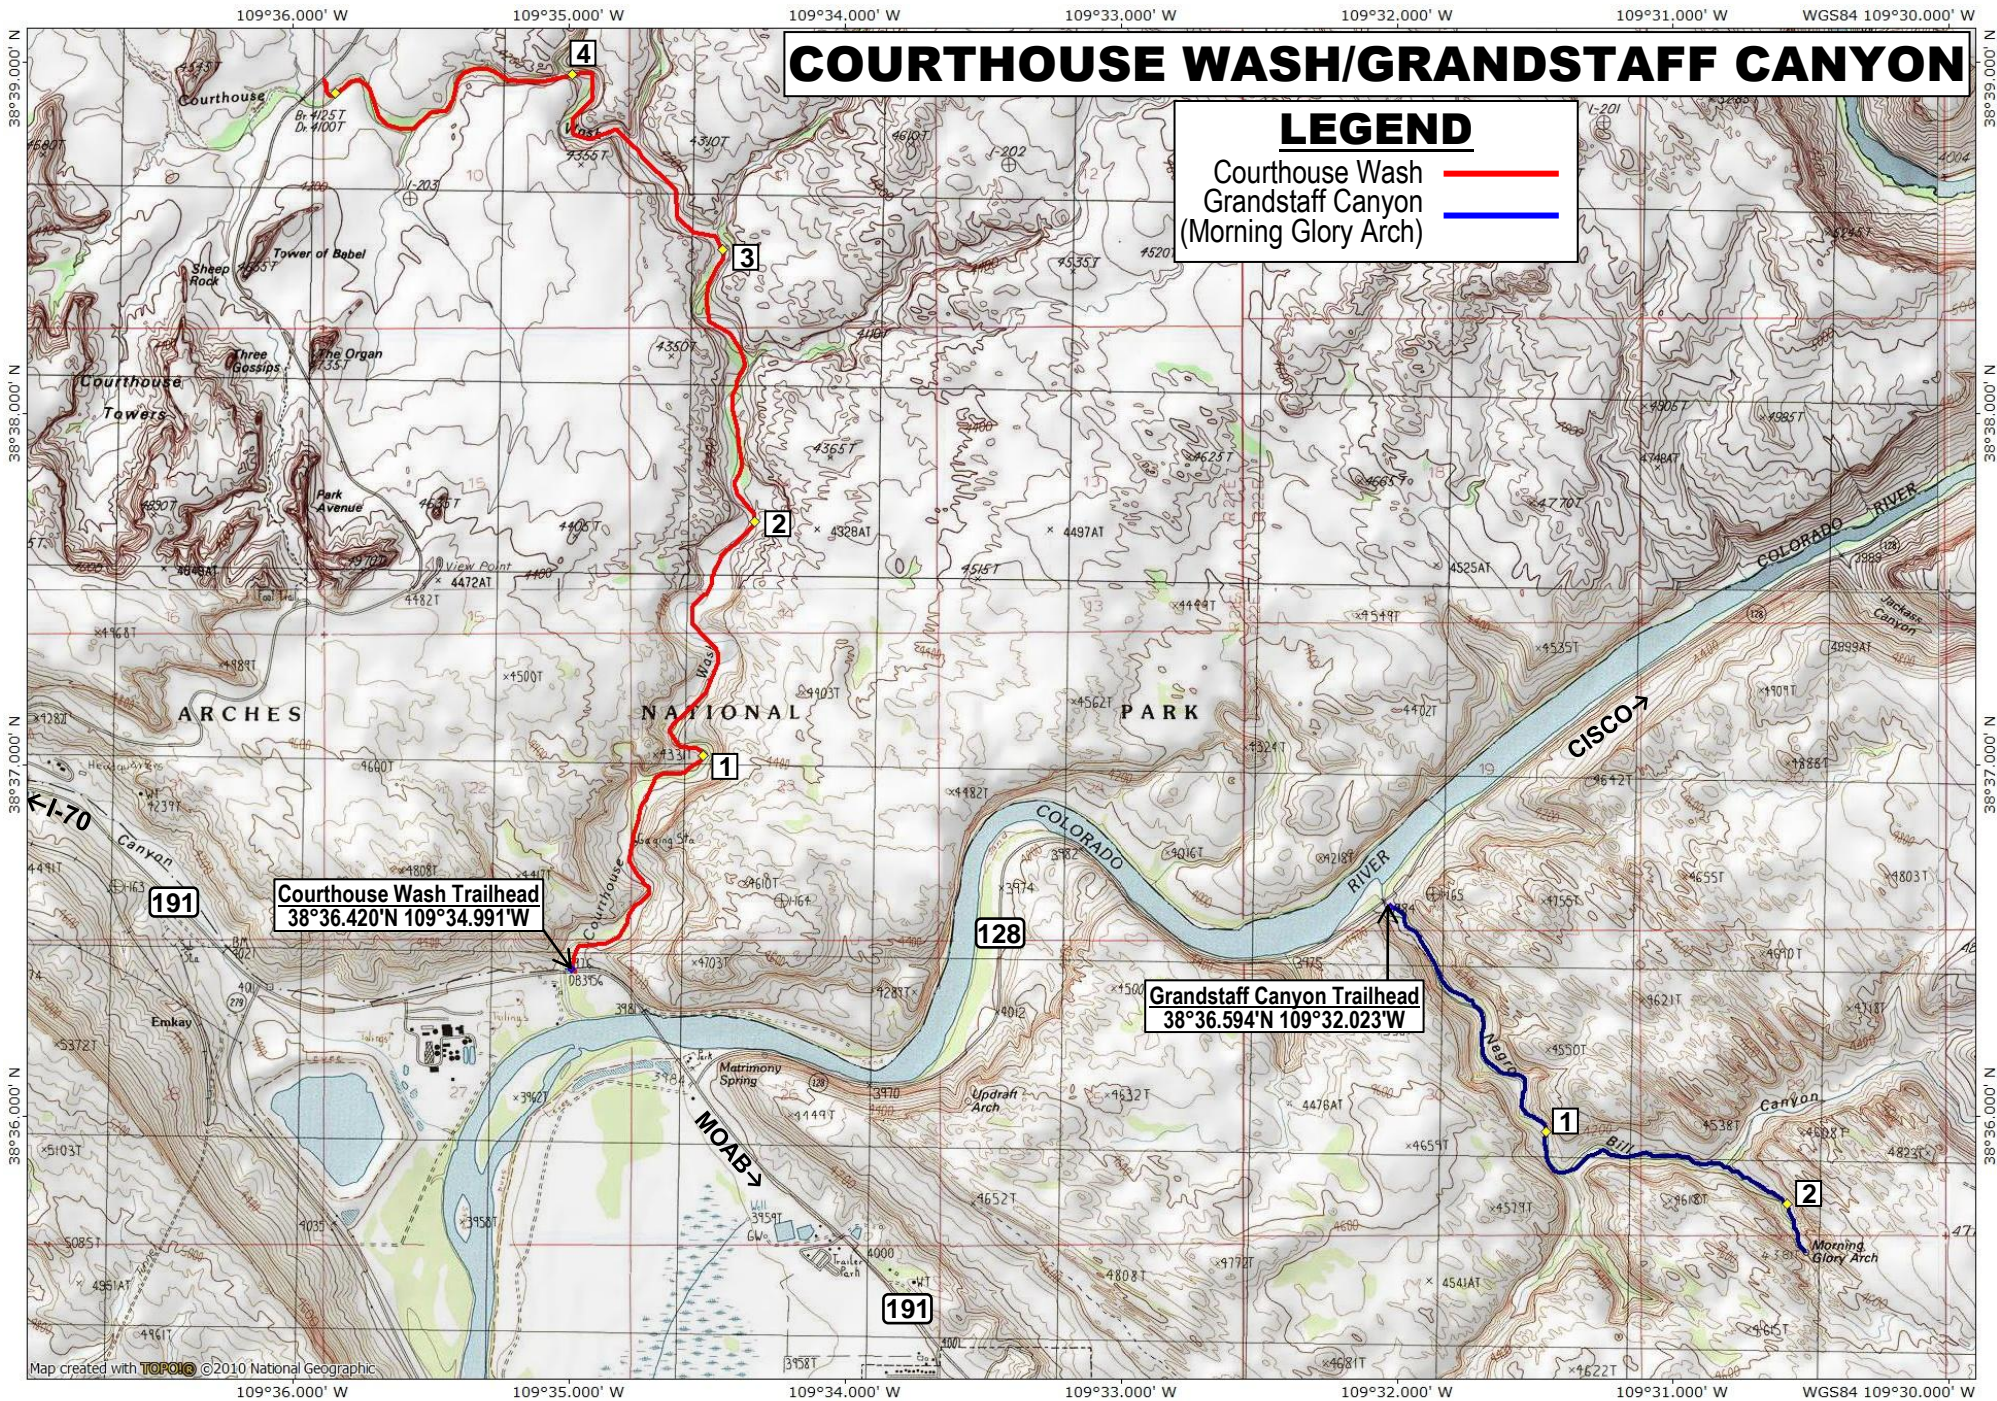

COURTHOUSE WASH/GRANDSTAFF CANYON

LEGEND

Courthouse Wash —

Grandstaff Canyon (Morning Glory Arch) —

Map created with **TOPOLIC** ©2010 National Geographic

SCALE = 1:40,000

TN MN
90°

12/04/24