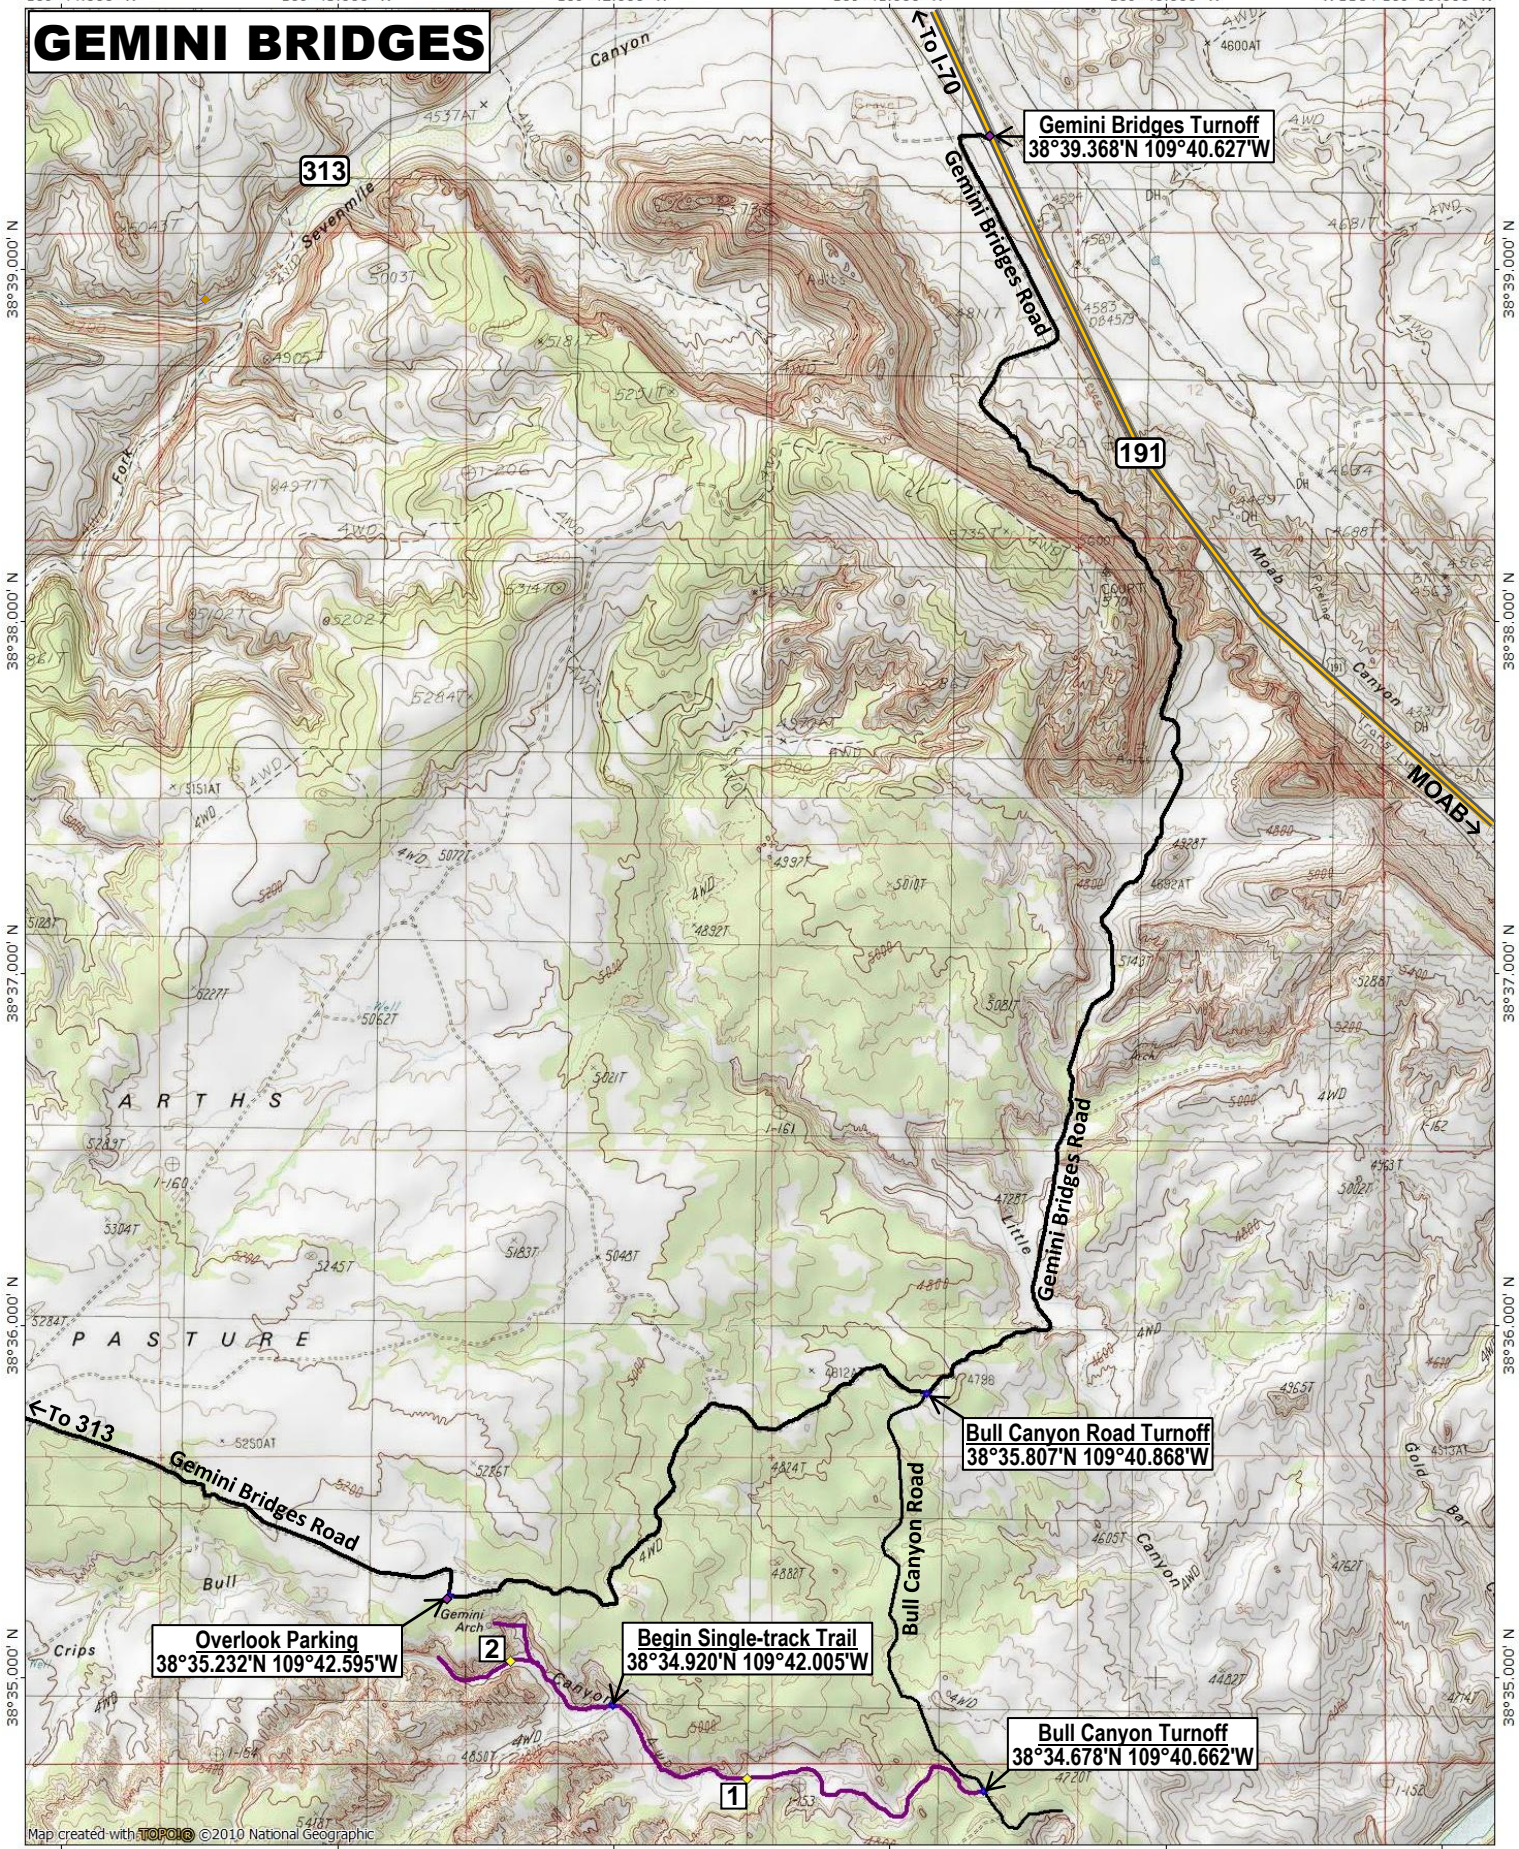

109°44.000' W 109°43.000' W 109°42.000' W 109°41.000' W 109°40.000' W WGS84 109°39.000' W

# GEMINI BRIDGES

Map created with **TOPOLIC** ©2010 National Geographic

109°44.000' W 109°43.000' W 109°42.000' W 109°41.000' W 109°40.000' W WGS84 109°39.000' W

TN MN  
9°  
03/22/25