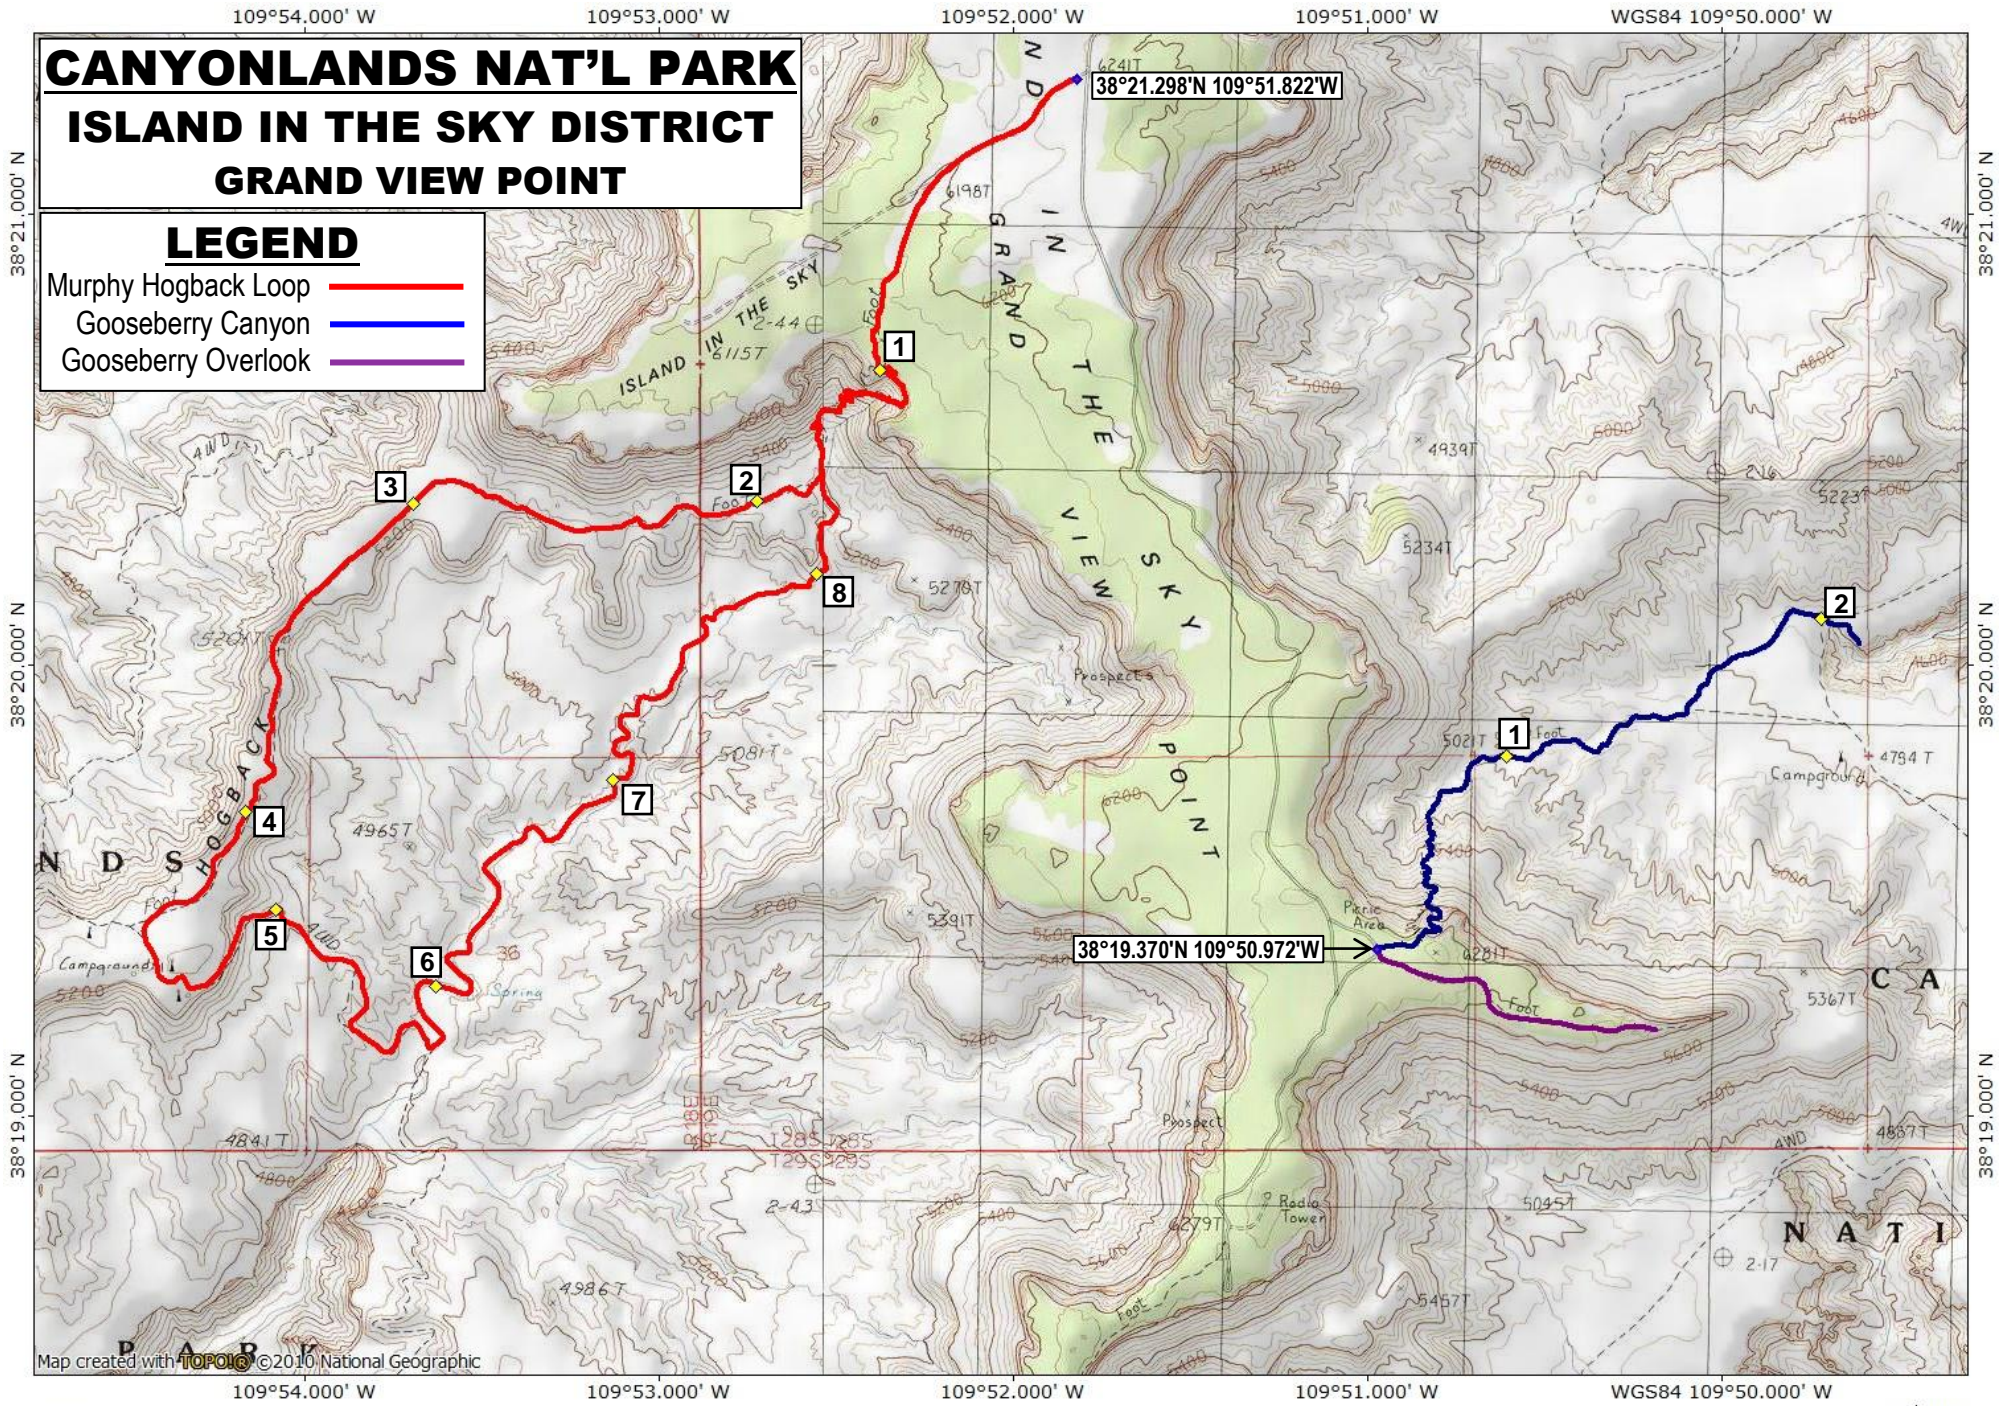

## ISLAND IN THE SKY DISTRICT

### GRAND VIEW POINT

**LEGEND**

- Murphy Hogback Loop —
- Gooseberry Canyon —
- Gooseberry Overlook —

Map created with **TOPOIC** ©2010 National Geographic

TN ↑ MN  
9 1/2°  
12/03/24